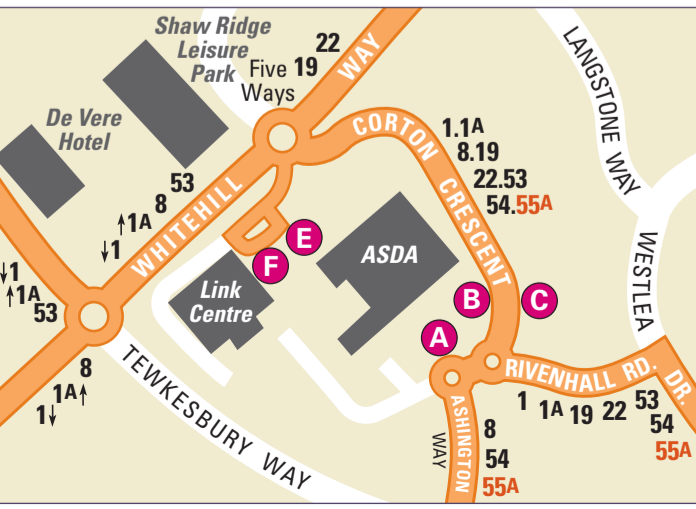

SWINDON BUS STATION

Excursions & Tours	Bay 1	Gents	
Excursions & Tours	Bay 2		
74 75	Fairford		Bay 3
31 60	Malmesbury Castle Combe		Bay 4
54	Wroughton		Bay 5
6	Kingsdown		Bay 6
49 71 73	Trowbridge Thorney Park Wroughton		Bay 7
70 95, 96	Andover Salisbury	Bay 8	
46 48, 48A	Hungerford Marlborough	Bay 9	
47 X47	Lambourn Wantage	Bay 10	
7	Highworth	Bay 11	
51 51A	Cirencester Cirencester	Bay 12	
54	Wootton Bassett	Bay 13	
55, 55A	Chippenham	Bay 14	
20	Great Western Hospital	Bay 15	
65, 66	Oxford	Bay 16	
20B 52	Greenbridge Cirencester	Bay 17	
53	Ashton Keynes	Bay 18	
64	Witney National Express	Bay 19	
National Express	Bay 19	Ladies	

TO FLEMING WAY ▲

Travel Office

TO FLEMING WAY ▲

TAXI RANK

FLEMING WAY BUS STOPS

A 17	Penhill	S 13, 14	Eldene
B 11	Haydon Wick	T 16	Great Western Hospital
C 15	Abbey Meads	U 19	Great Western Hospital/ Lawn
D 13	Haydon Wick	V 11	East Witchel
E 18	Haydon Wick	W 22, 25	Windmill Hill/Taw Hill
F 8	Freshbrook	X 12	Oakhurst
G 1, 1A	Middleleaze	Y 21	Penhill
H 2	Covingham	Z 24	Blunsdon
I 23	Stratton Park	AA 26	Rodbourne
J 17	Park North	AB 27	Lydiard Fields
K 17	Park North	AC 28	Fleming Way
		AD 29	Barnfield
		AE 24	Great Western Hospital Groundwell
		AF 27	Great Western Hospital/ Lawn
		AG 28	Great Western Hospital Groundwell
		AH 30	Great Western Hospital

WEST SWINDON CENTRE BUS STOPS

A	Special journeys only	C F 1, 1A	Fleming Way
B E 1, 1A	Middleleaze	G 8	Fleming Way
H 8	Freshbrook	I 19	Great Western Hospital
J 19	Sparcells	L 22	Fleming Way
K 22	Taw Hill	M 53	Bus Station
N 53	Ashton Keynes	O 54	Wroughton
P 54	Wootton Bassett*	Q 55A	Swindon
R 55A	Chippenham*	S 177	New College
T 177	Cricklade		