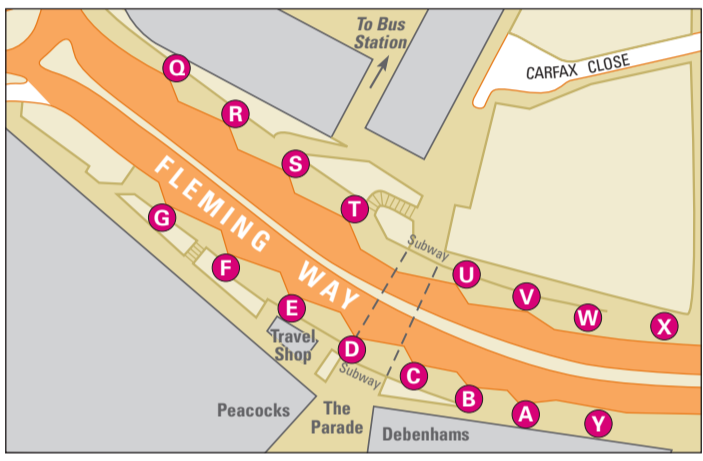

SWINDON BUS STATION

Excursions & Tours	Bay 1	Gents	
Excursions & Tours	Bay 2		
74 75	Fairford		Bay 3
31 60	Malmesbury Castle Combe		Bay 4
54	Wroughton		Bay 5
6	Kingsdown		Bay 6
49 71 73	Trowbridge Thorney Park Wroughton		Bay 7
70 95, 96	Andover Salisbury	Bay 8	
46 48, 48A	Hungerford Marlborough	Bay 9	
47 X47	Lambourn Wantage	Bay 10	
7	Highworth	Bay 11	
51 51A	Cirencester Cirencester	Bay 12	
54	Wootton Bassett	Bay 13	
55, 55A	Chippenham	Bay 14	
20	Great Western Hospital	Bay 15	
65, 66	Oxford	Bay 16	
20B 52	Greenbridge Cirencester	Bay 17	
53	Ashton Keynes	Bay 18	
64	Witney National Express	Bay 19	
National Express	Bay 19	Ladies	

TO FLEMING WAY ▲

Travel Office

TO FLEMING WAY ▲

TAXI RANK

FLEMING WAY BUS STOPS

A 17	Penhill	S 13, 14	Eldene
B 11	Haydon Wick	T 16	Great Western Hospital
C 15	Abbey Meads	U 19	Great Western Hospital/ Lawn
D 13	Haydon Wick	V 11	East Witchel
E 18	Haydon Wick	W 22, 25	Windmill Hill/Taw Hill
F 8	Freshbrook	X 12	Oakhurst
G 1, 1A	Middleleaze	Y 21	Penhill
H 2	Covingham	Z 24	Blunsdon
I 23	Stratton Park	AA 26	Rodbourne
J 17	Park North	AB 27	Lydiard Fields
K 17	Park North	AC 28	Fleming Way
		AD 29	Barnfield
		AE 24	Great Western Hospital Groundwell
		AF 27	Great Western Hospital/ Lawn
		AG 28	Great Western Hospital Groundwell
		AH 30	Great Western Hospital

WEST SWINDON CENTRE BUS STOPS

A	Special journeys only	C F 1, 1A	Fleming Way
B E 1, 1A	Middleleaze	G 8	Fleming Way
H 8	Freshbrook	I 19	Great Western Hospital
J 19	Sparcells	L 22	Fleming Way
K 22	Taw Hill	M 53	Bus Station
N 53	Ashton Keynes	O 54	Wroughton
P 54	Wootton Bassett*	Q 55A	Swindon
R 55A	Chippenham*	S 177	New College
T 177	Cricklade		